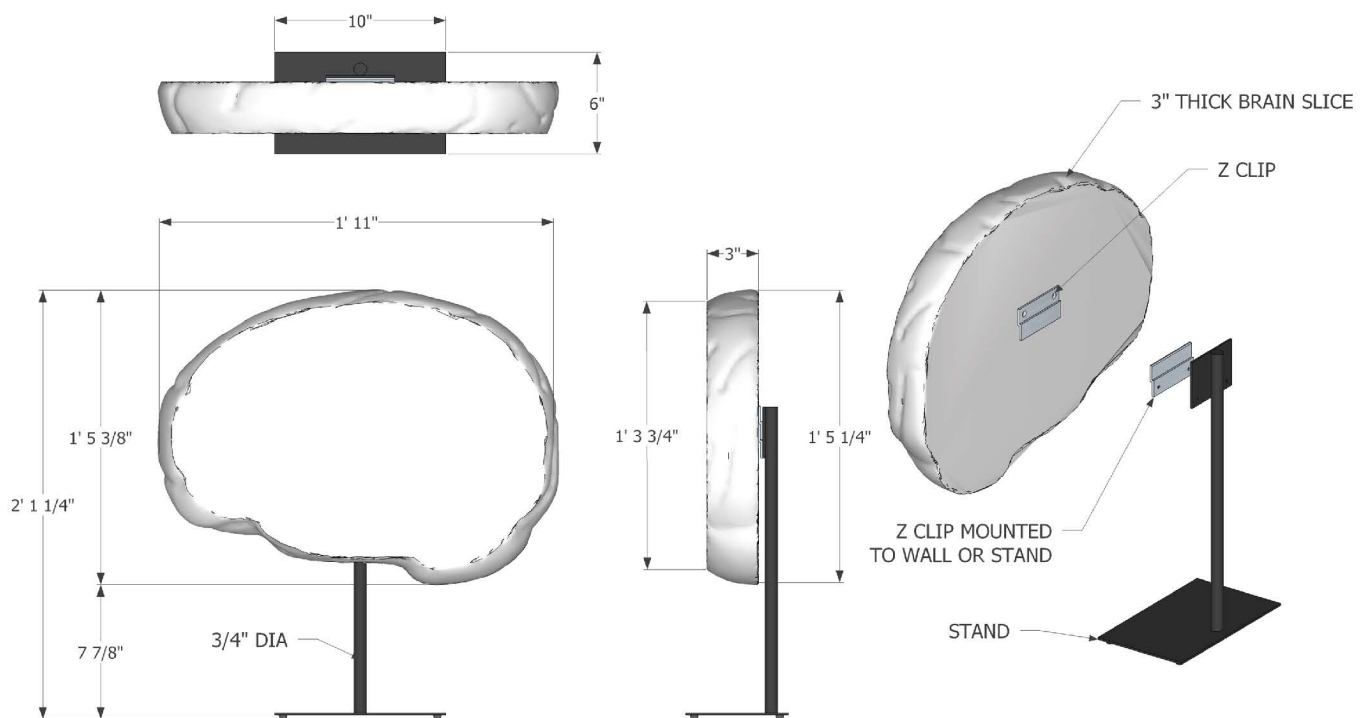

The Specs

yogen früz | pinkberry

the brain project

THE SCULPTURE

Materials may extend a maximum of 0.5 inches from the perimeter of the sculpture.

Materials may extend a maximum of 3 inches from the front of the sculpture.

Artists are not allowed to paint or customize the pole, base or back of the brain sculpture. It will not appear in the display stand.