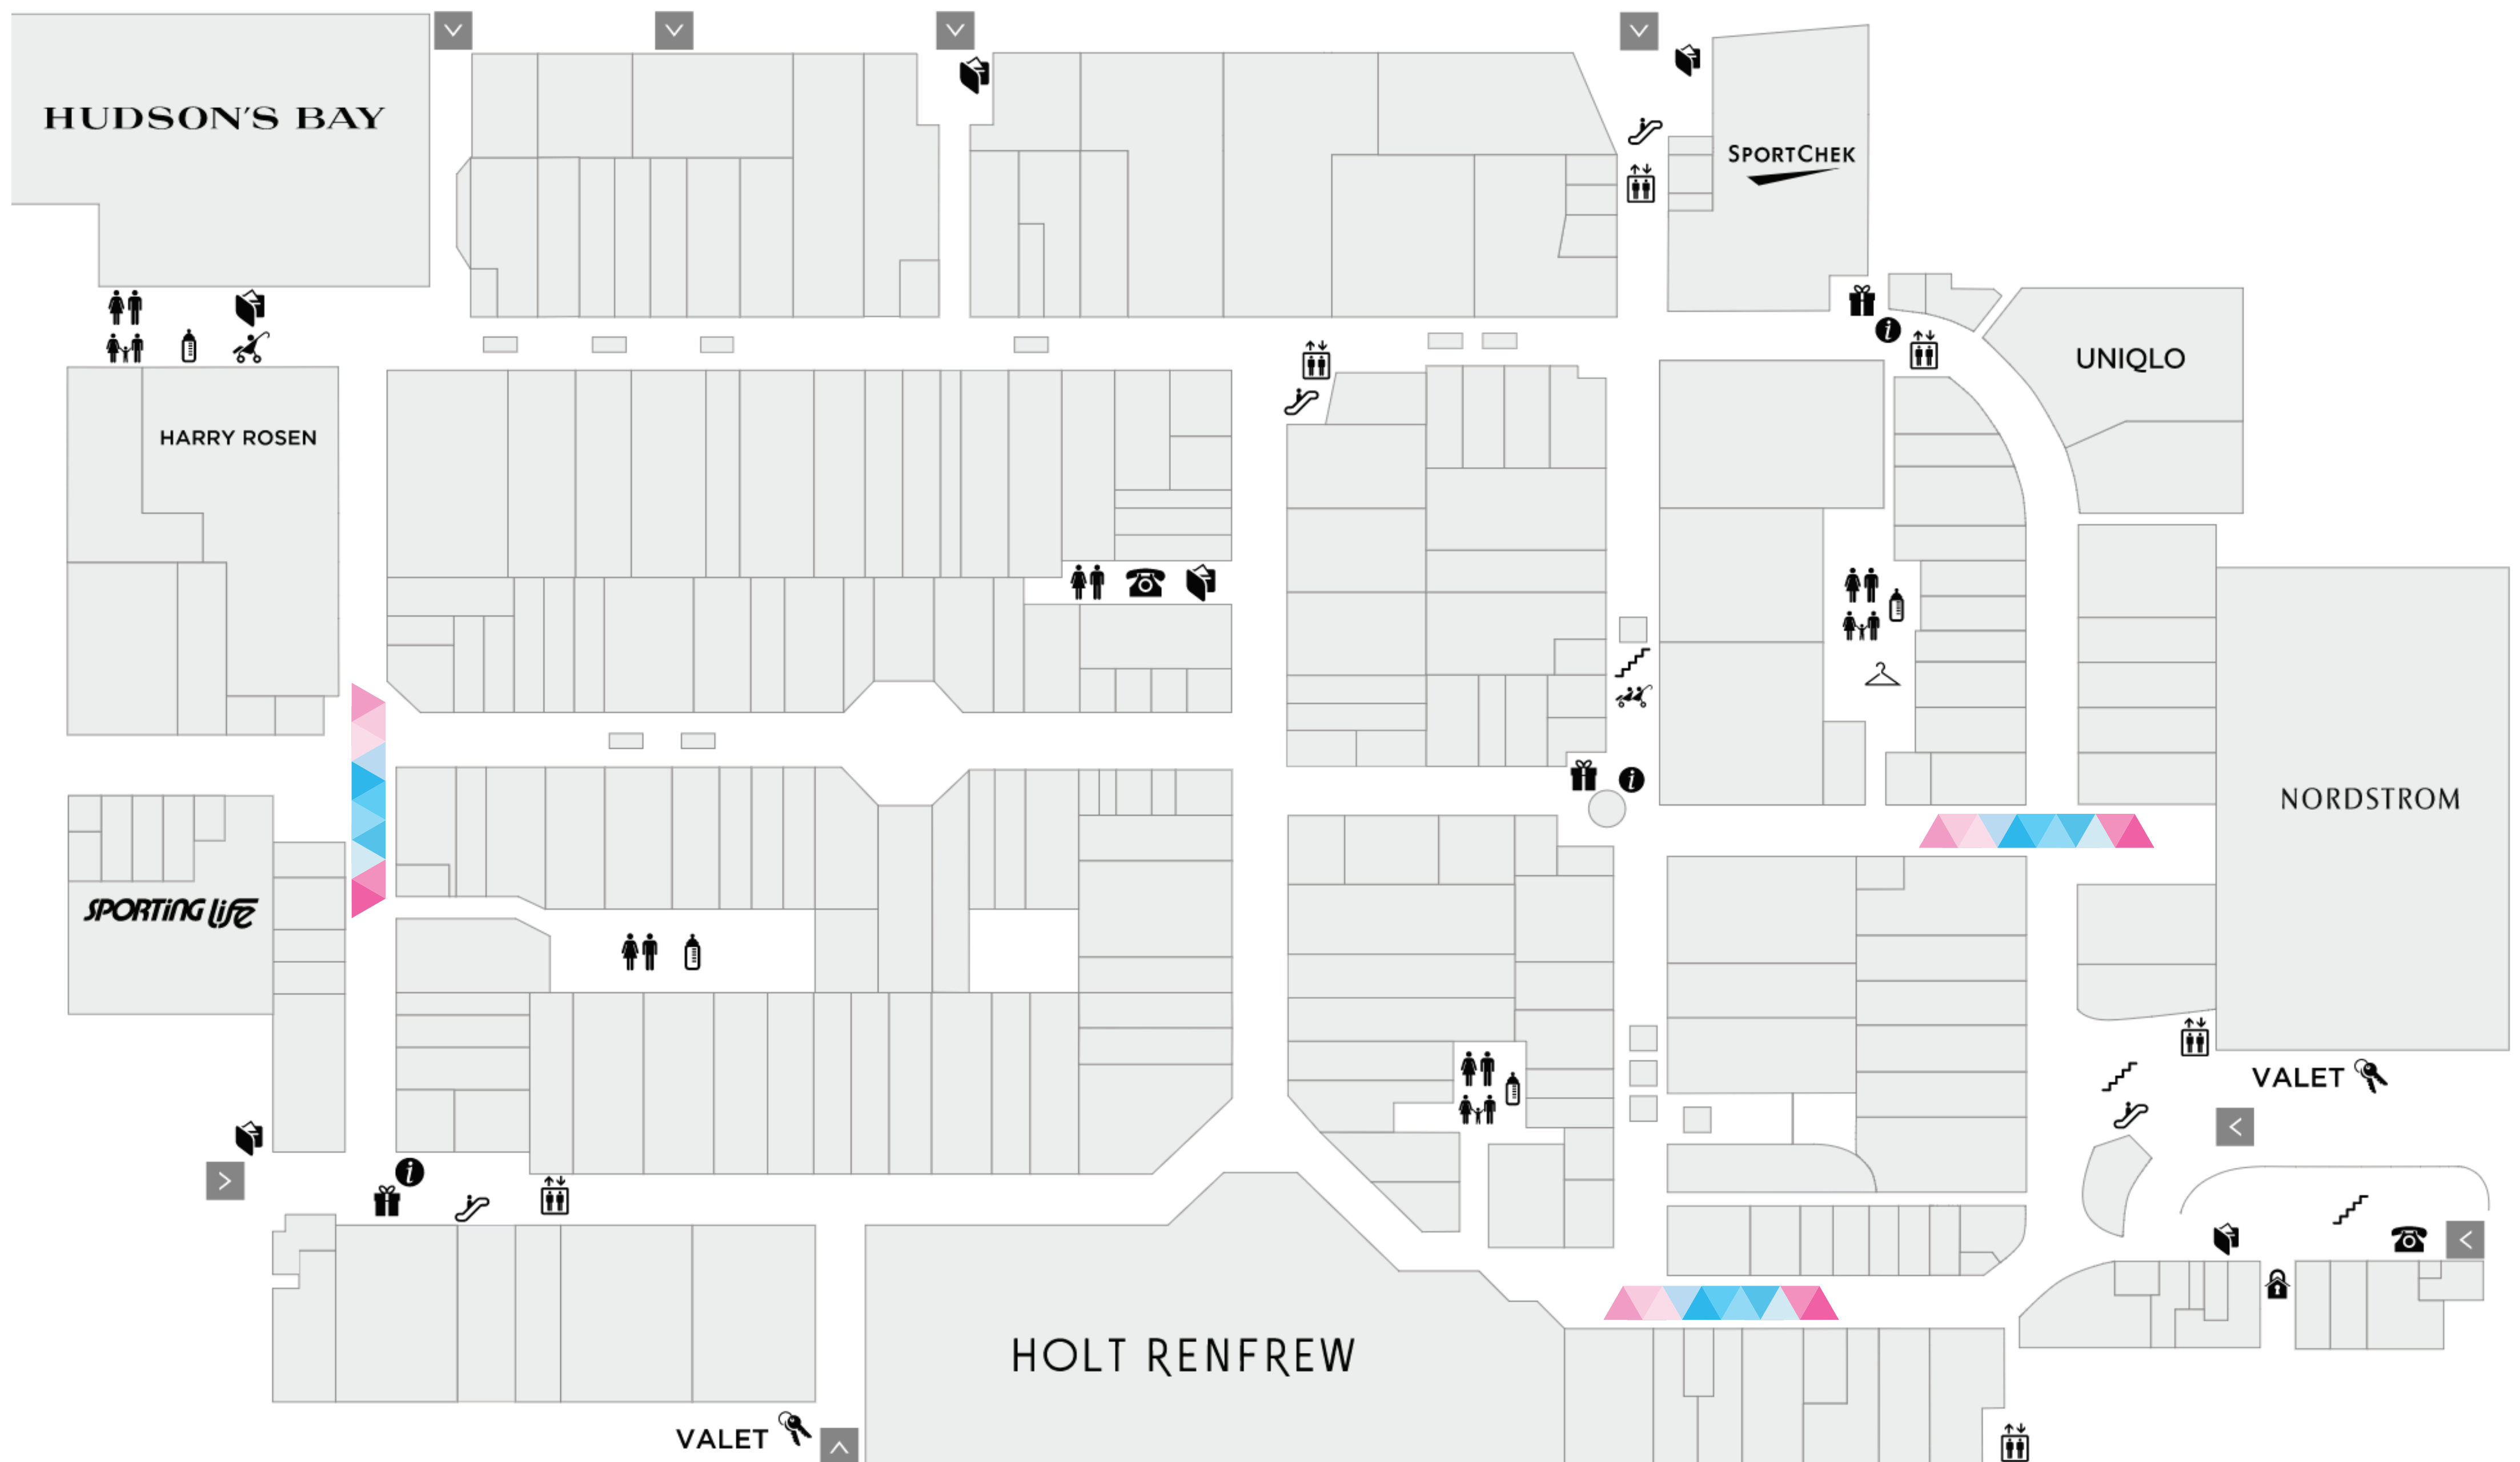

# FOLLOW YOUR NEURONS.

The Yogen Früz Pinkberry Brain Project is putting brain health on everyone's mind.

Discover the 50 stunning brain sculptures inside The Yorkdale Exhibit presented by TELUS Health. Purchase your favourite in support of brain health at [brainproject.ca](http://brainproject.ca).

**the  
yorkdale  
exhibit**

presented by  
 TELUS Health

 = BRAIN LOCATIONS

yogen früz | pinkberry

**the  
brain  
project**

**Baycrest**  
**100**  
YEARS  
1918-2018

*Yorkdale*